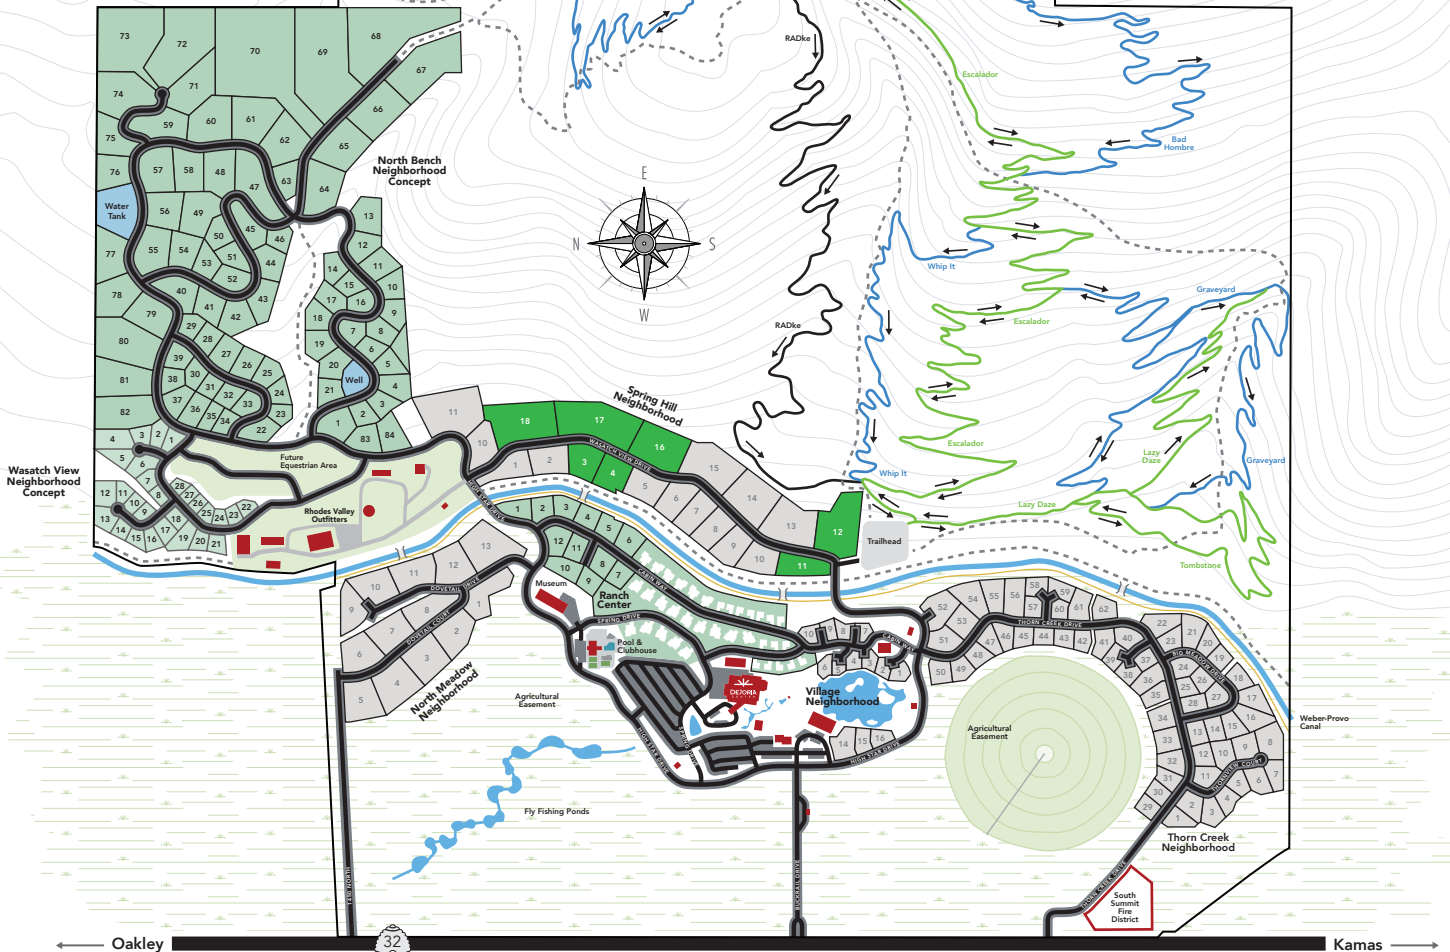

HIGH STAR FRANCH

PROPERTY MAP

1,166 Acres
70% Conservation

TRAILS DESIGNED BY BOB RADKE

- Expert Trail
- Intermediate Trail
- Beginner Trail
- Direction of Travel
- Canal Road
- Maintenance Road
HSR & RVO Staff Only

- Future Development
- Available Properties
- Sold Properties

On-site Amenities

**STATE ROAD
TAVERN**
INSIDE DEJORIA CENTER

← Oakley

→ Kamas